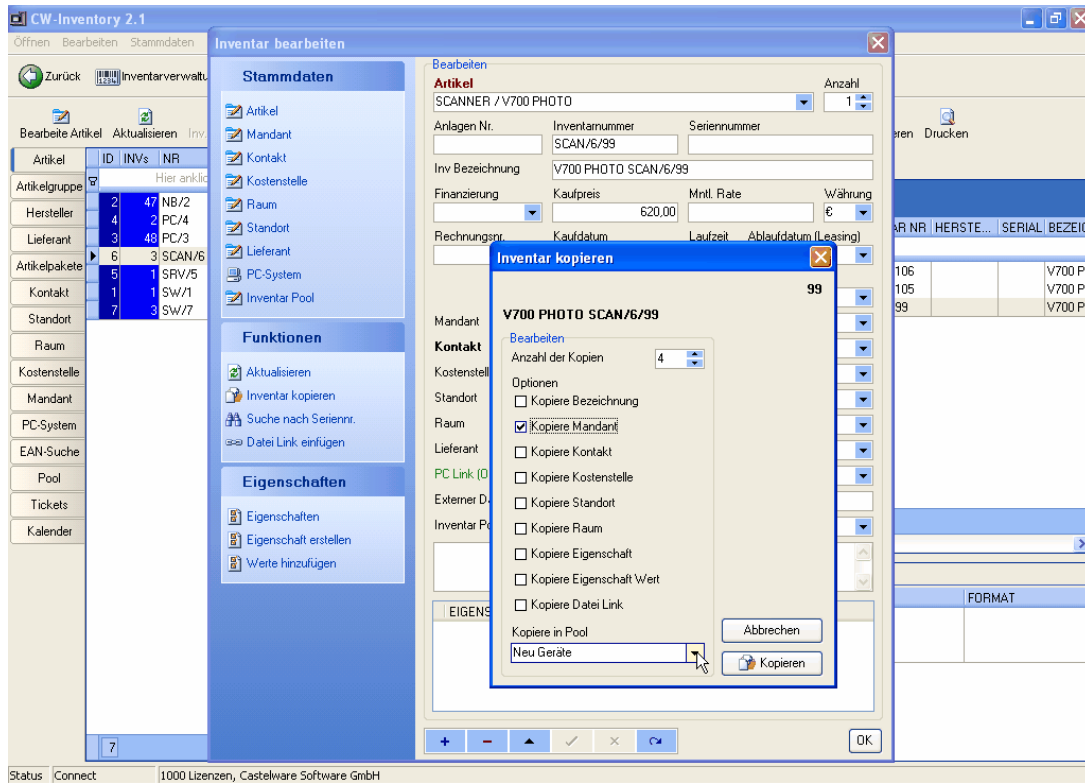

Inventare direkt in einen Pool kopieren.